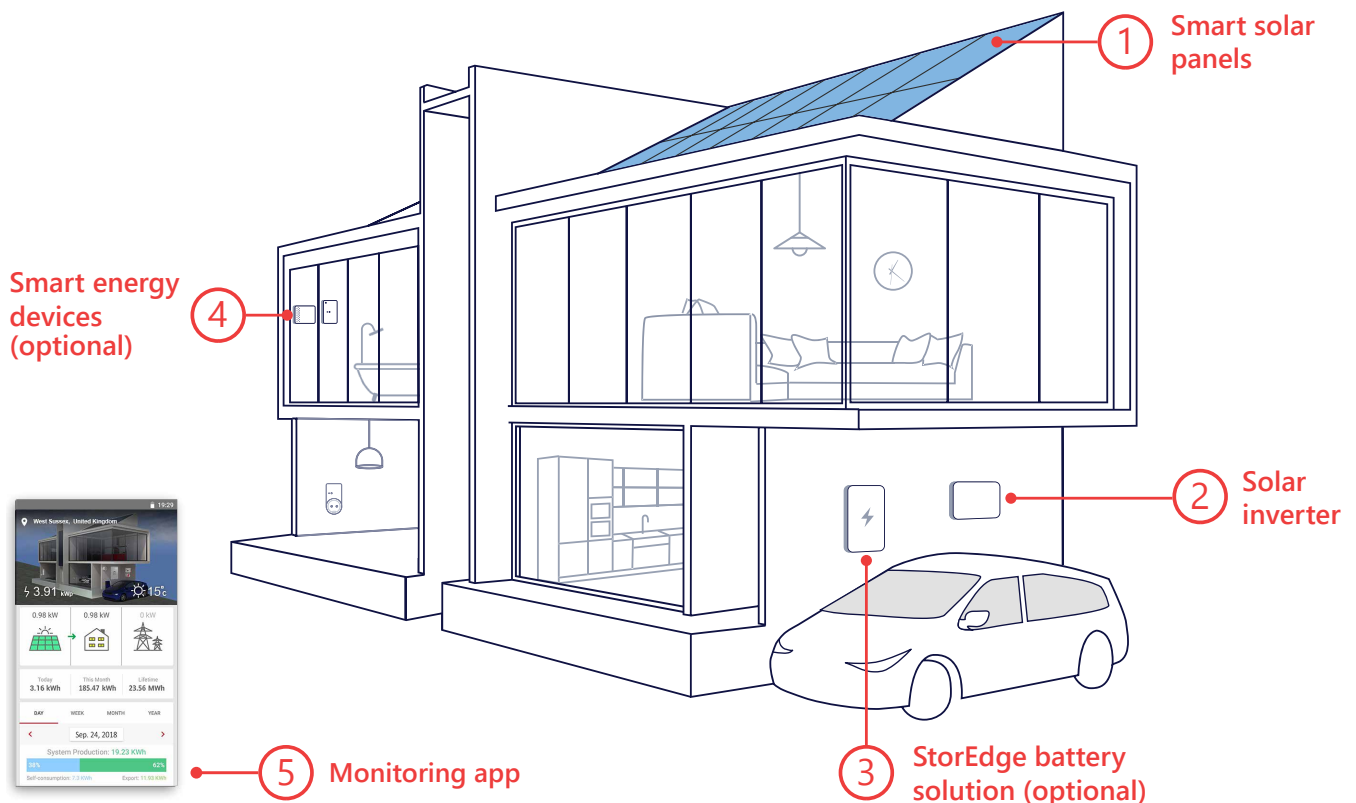

/ The Complete Smart Energy Solution

SolarEdge's residential solution offers a variety of capabilities beyond just solar production. You can choose to integrate your system with optional battery storage, home automation, or EV charging features, and maximise your solar usage and savings even more.

Whatever your energy needs are, SolarEdge has a smart solution for you.

① Smart solar panels

- Premium SolarEdge smart panels, each integrated with a power optimiser for higher energy production
- Elegant panel design with a black frame
- Excellent reliability, with superior quality control guaranteed by SolarEdge

Power optimiser

- Integrated with each SolarEdge smart panel on your roof, for increased panel output, enhanced system safety, and real-time panel information
- Can also be installed on third-party panels, converting them into smart panels

② Solar inverter

- The brains of the solar system
- Manages solar production with optional capabilities such as battery storage, home automation, or fast EV charging

③ StorEdge® battery solution (optional)

- Store unused solar energy in a battery for times when solar energy is not available
- Use backup power during grid outages
- Single/Three phase solution, compatible with multiple battery vendors

④ Smart energy devices (optional)

- Utilise excess solar energy to power heat pumps, to heat water, or to power lights and other home appliances
- Automatic, on-the-go control of your devices via SolarEdge's mobile monitoring app

⑤ Monitoring app

- Free real-time monitoring of every panel in your system
- Monitors full solution performance, including solar production and consumption
- Automatic alerts
- Access from your mobile device, anytime, anywhere