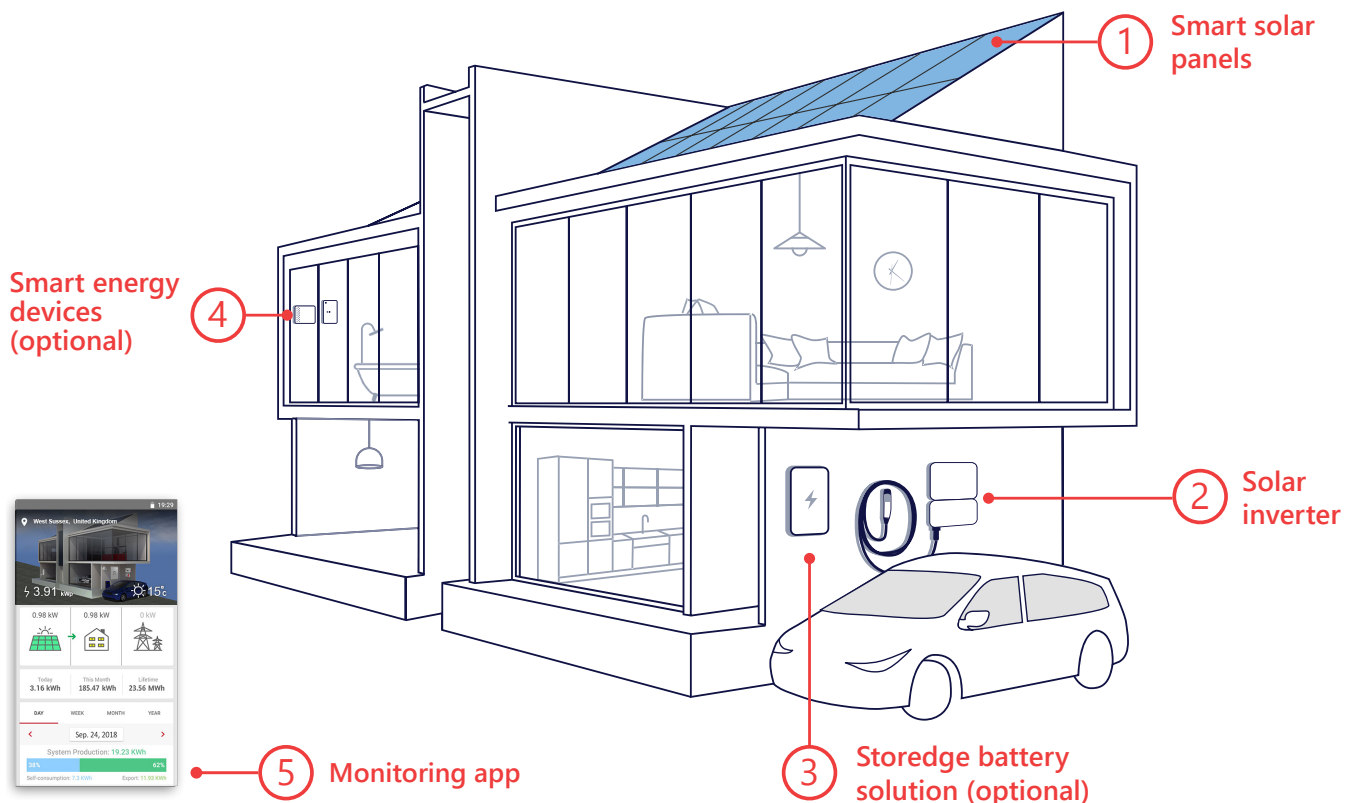

/ The Complete Smart Energy Solution

SolarEdge's residential solution offers a variety of capabilities beyond just solar production. You can choose to integrate your system with optional battery storage, home automation, or EV charging features, and maximise your solar usage and savings even more.

Whatever your energy needs are, SolarEdge has a smart solution for you.

① Smart solar panels

- Premium SolarEdge smart panels, each integrated with a power optimiser for higher energy production
- Elegant panel design with a black frame
- Excellent reliability, with superior quality control guaranteed by SolarEdge

Power optimiser

- Assembled on each SolarEdge smart panel on your roof, for increased panel output, enhanced system safety, and real-time panel information
- Can also be installed on third-party panels, converting them into smart panels

② Solar inverter

- The brains of the solar system
- Manages solar production with optional capabilities such as battery storage, home automation, or fast EV charging

③ StorEdge® battery solution (optional)

- Store unused solar energy in a battery for times when solar energy is not available
- Use backup power during grid outages
- **Compatible with**
- LG Chem RESU 7H/10H batteries

④ Smart energy devices (optional)

- Utilise excess solar energy to power heat pumps, to heat water, or to power lights and other home appliances
- Automatic, on-the-go control of your devices via SolarEdge's mobile monitoring app

⑤ Monitoring app

- Free real-time monitoring of every panel in your system
- Monitors full solution performance, including solar production and consumption
- Automatic alerts
- Access from your mobile device, anytime, anywhere