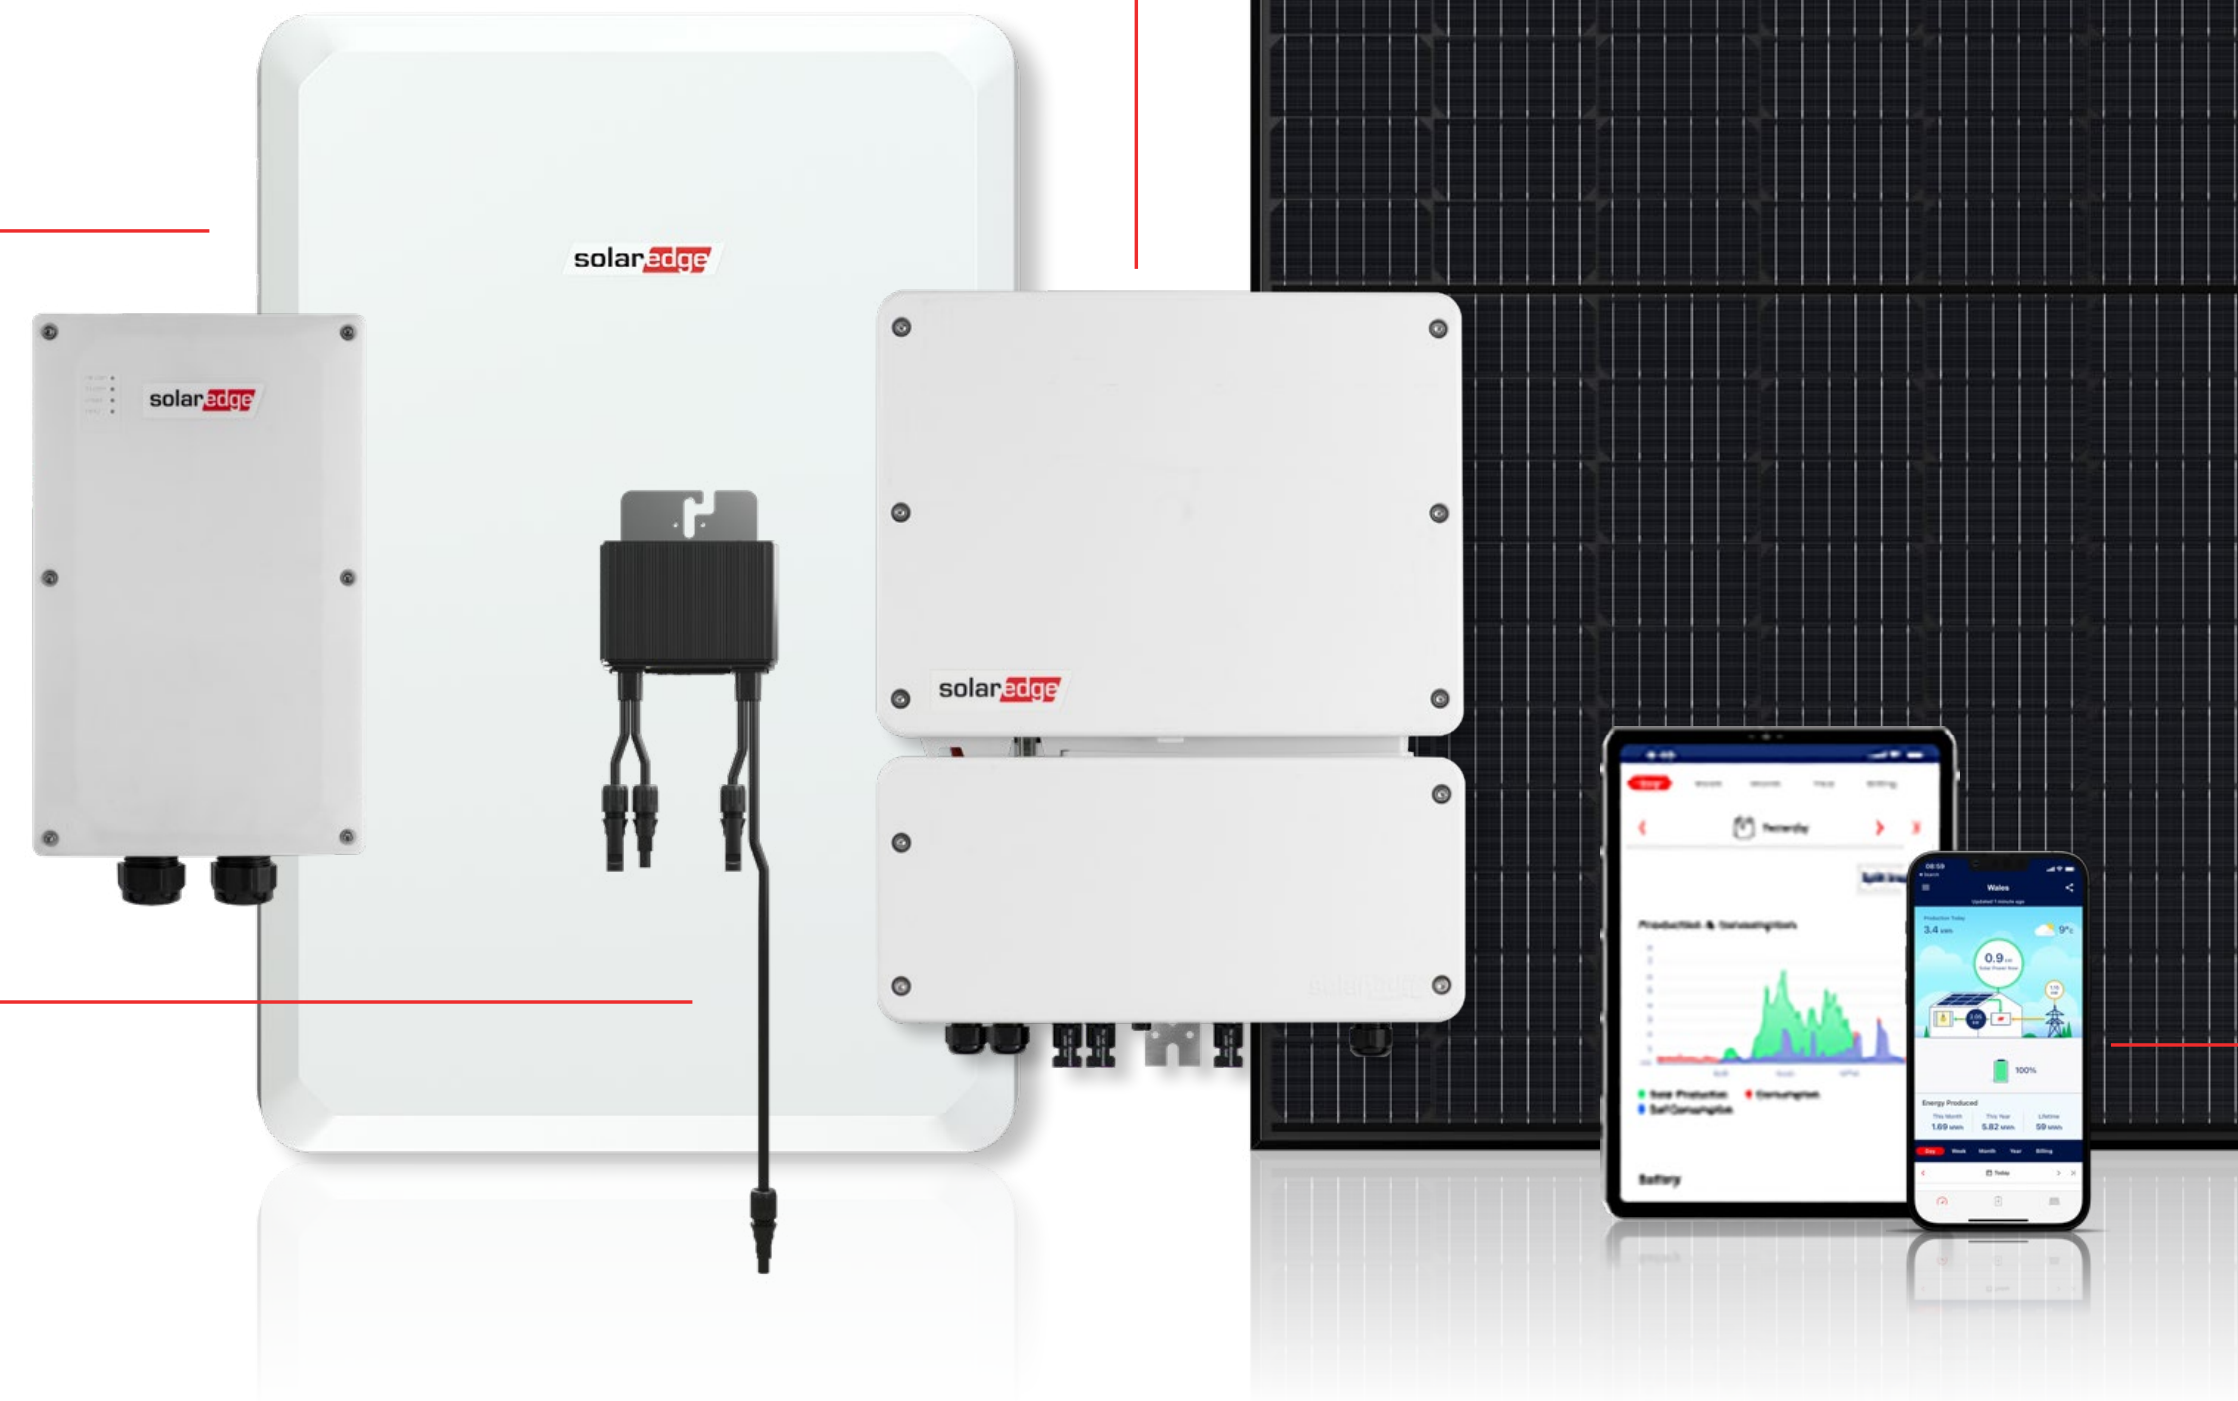

Your installer gets their own application - the SolarEdge Monitoring Platform - which provides remote monitoring and maintenance down to the module level.

- View your PV system performance in real-time
- Track your savings
- Full control of PV production, smart devices, EV and storage, all from a single app

SolarEdge Power Optimizer

SolarEdge Home Hub Inverter

SolarEdge Smart Panels

SolarEdge Monitoring Platform and mySolarEdge App

SolarEdge is a global leader in smart energy, delivering solutions for homes, businesses and transportation that power our lives and drive future progress. Leveraging world-class engineering and worldwide experience, SolarEdge developed a ground-breaking DC-optimized PV system that changed the way solar energy is harvested and managed. As a result of this and other innovations, SolarEdge is today the world's #1 solar inverter company in revenue. Traded on Nasdaq and listed on the S&P 500, SolarEdge systems power nearly 3 million installations across the world.