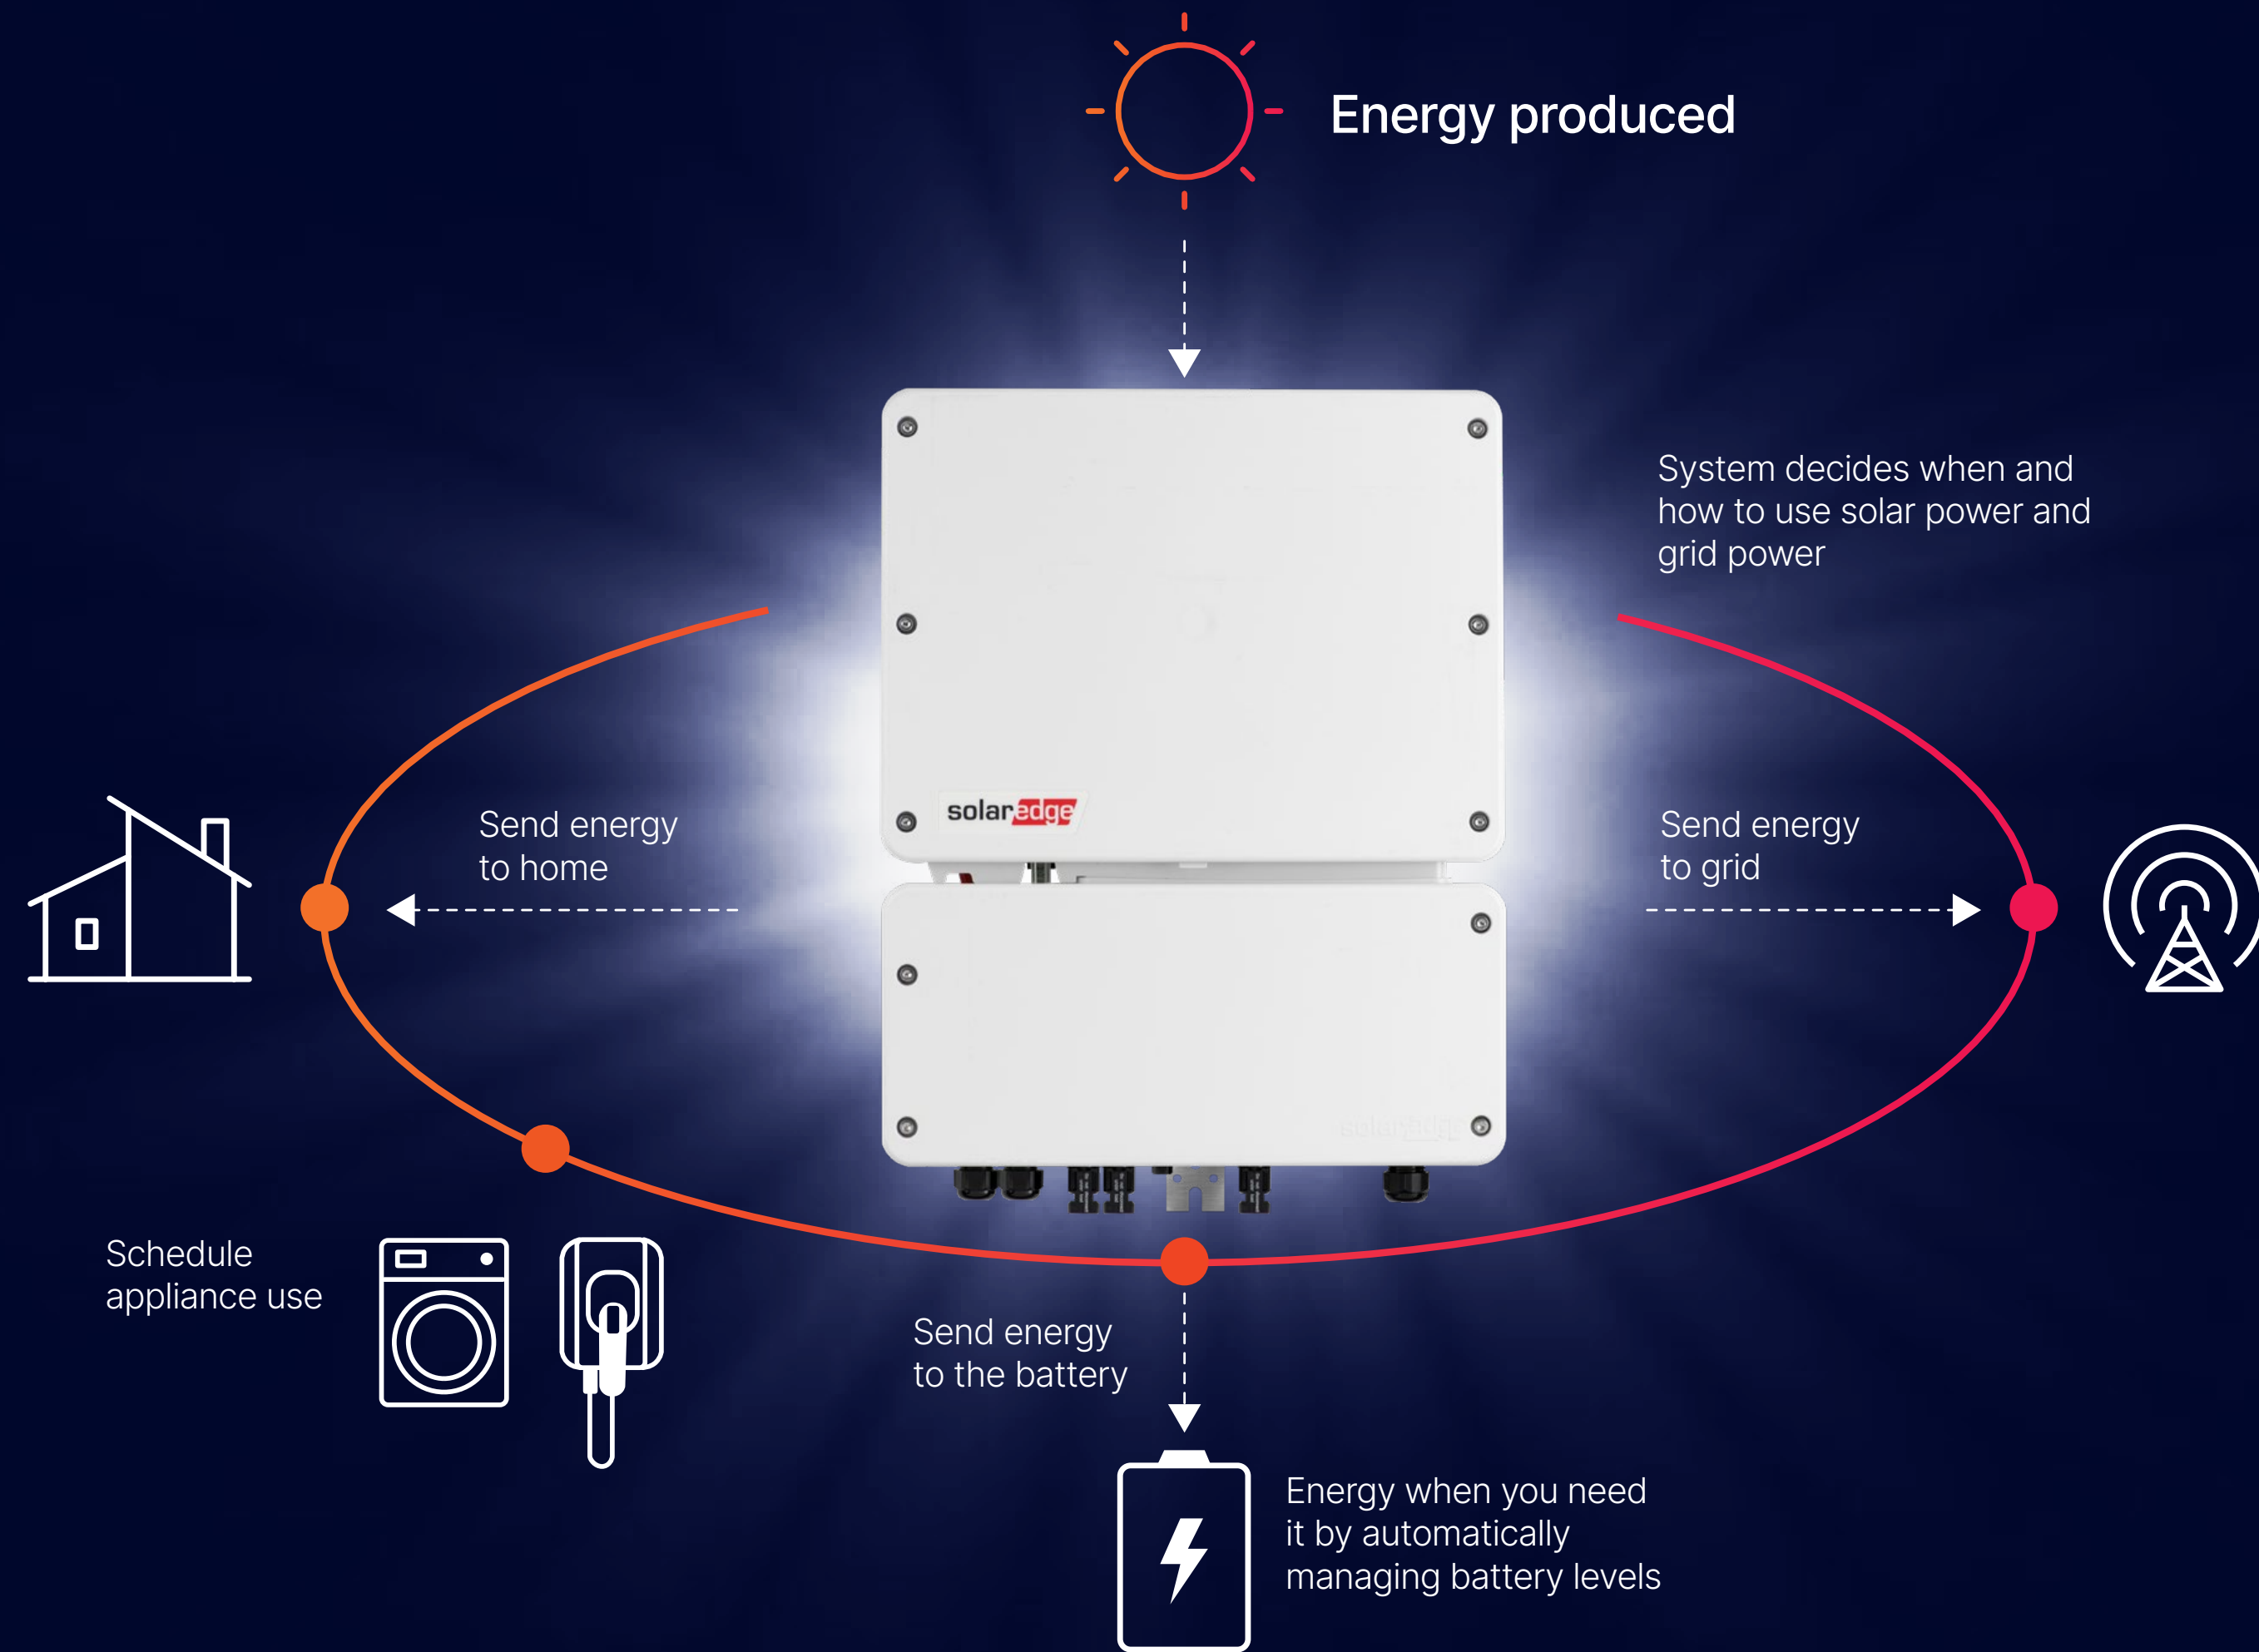

# More Power. More Places.

SolarEdge Home is a smart energy ecosystem, designed to help you take control of your family's energy future and your electricity bills. It adapts to your changing energy needs, preferences and lifestyle - day and night.

### SolarEdge Home Backup Interface

Keeps the power on when the grid is off

### SolarEdge Home Inline Meter

Provides you with real time production and consumption info

A roof to grid solution that lets you produce and store energy efficiently and safely. One supplier for seamless operation, easy warranties and support.

# How Will Your New Ecosystem Work?

SolarEdge Home optimises and prioritises your home's energy distribution based on your individual preferences.