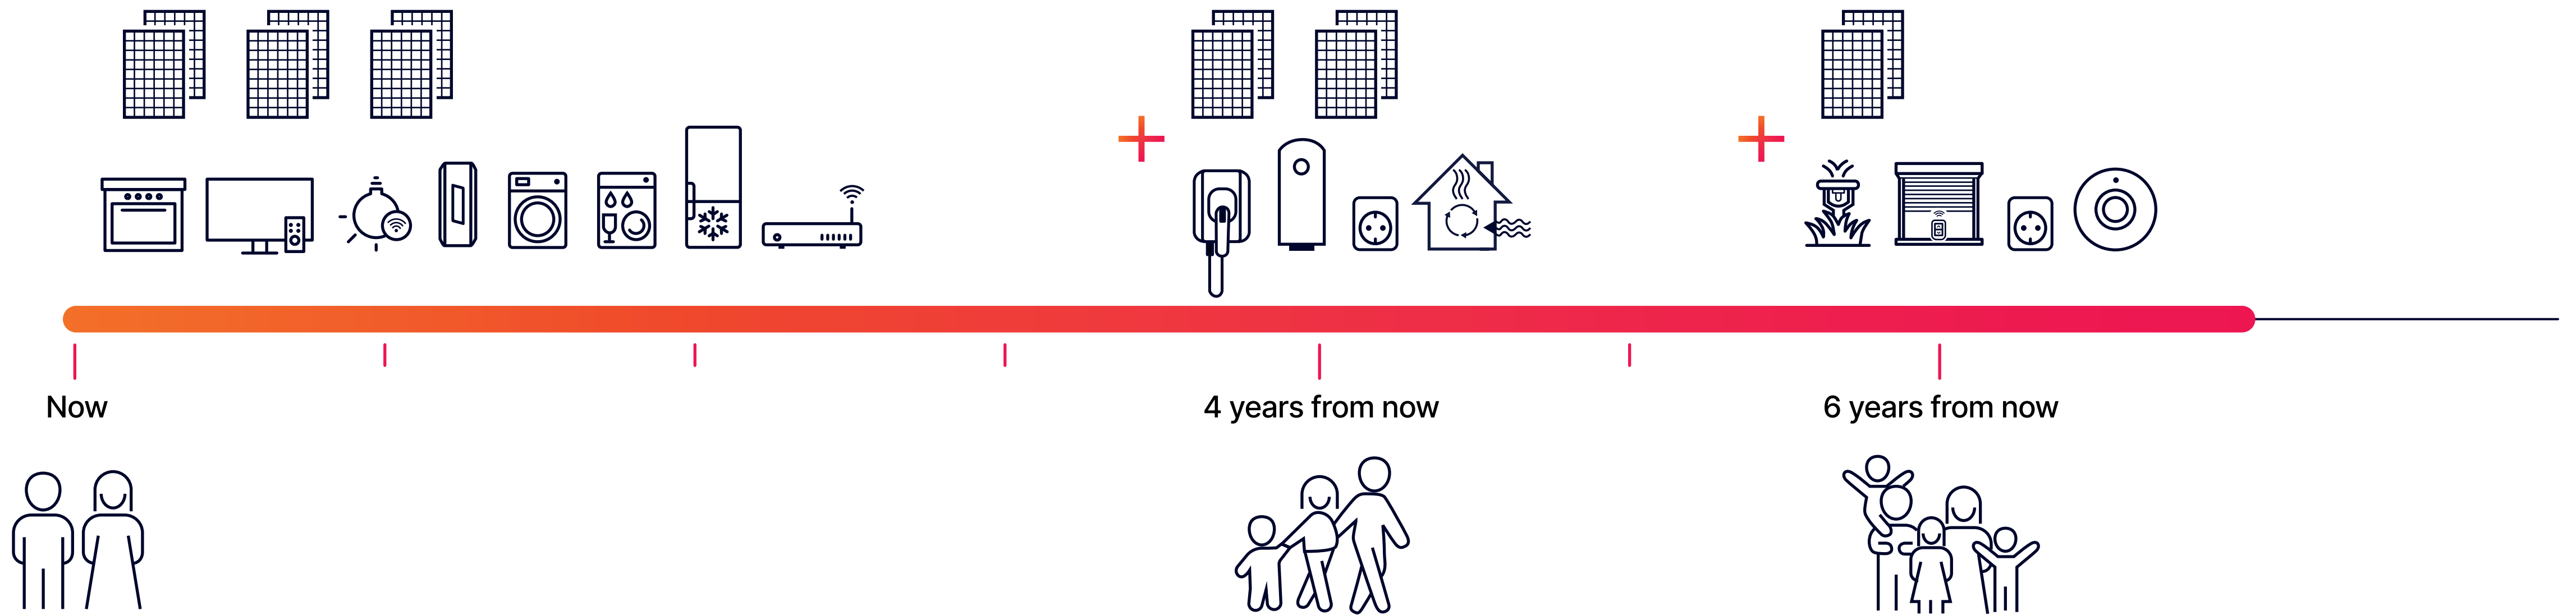

# Take Control

Keeping track of your energy production and consumption is easy with the mySolarEdge app.

This intuitive application runs on your mobile device to give you a real-time dashboard of your home energy status.

Your installer gets their own application - the SolarEdge Monitoring Platform - which provides remote monitoring and maintenance down to the module level.

- View your PV system performance in real-time
- Track your savings
- Full control of PV production, smart devices, EV and storage, all from a single app

# The Scalable Ecosystem for Your Long Term Energy Needs

Install what you need today and easily scale your ecosystem as your energy needs develop.

**Your home becomes future-proof**  
Be ready for an EV or two, more appliances in your home as your needs change.