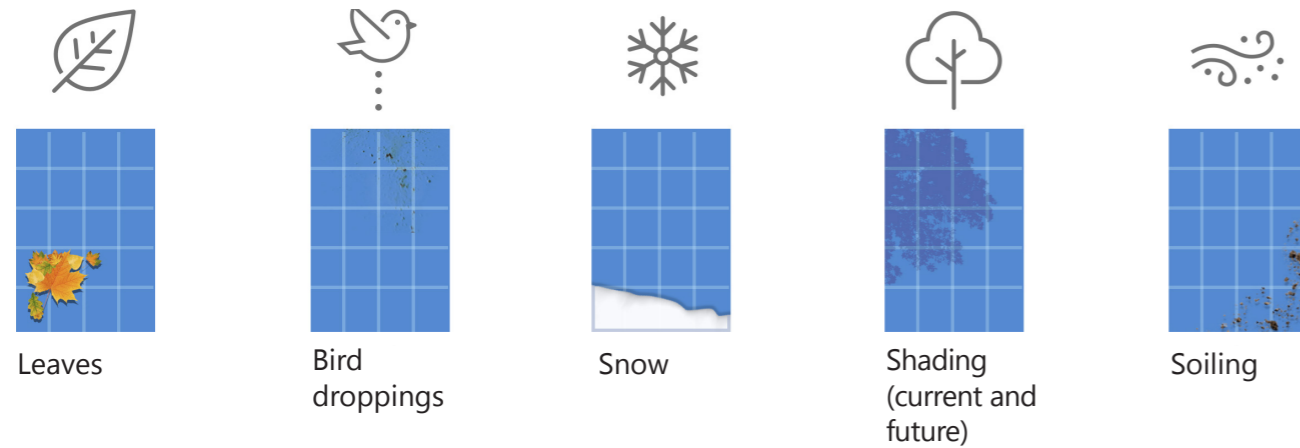

Why Choose a SolarEdge System to Power Your Home?

More energy from the sun

More power = more savings on your electricity bill

In a PV system, each module has an individual maximum power point. Differences between modules introduce power losses and can lead to underperformance of the entire system over time.

With traditional inverters, the weakest module reduces the performance of all modules. With SolarEdge, each module produces the maximum energy, and power losses are eliminated.