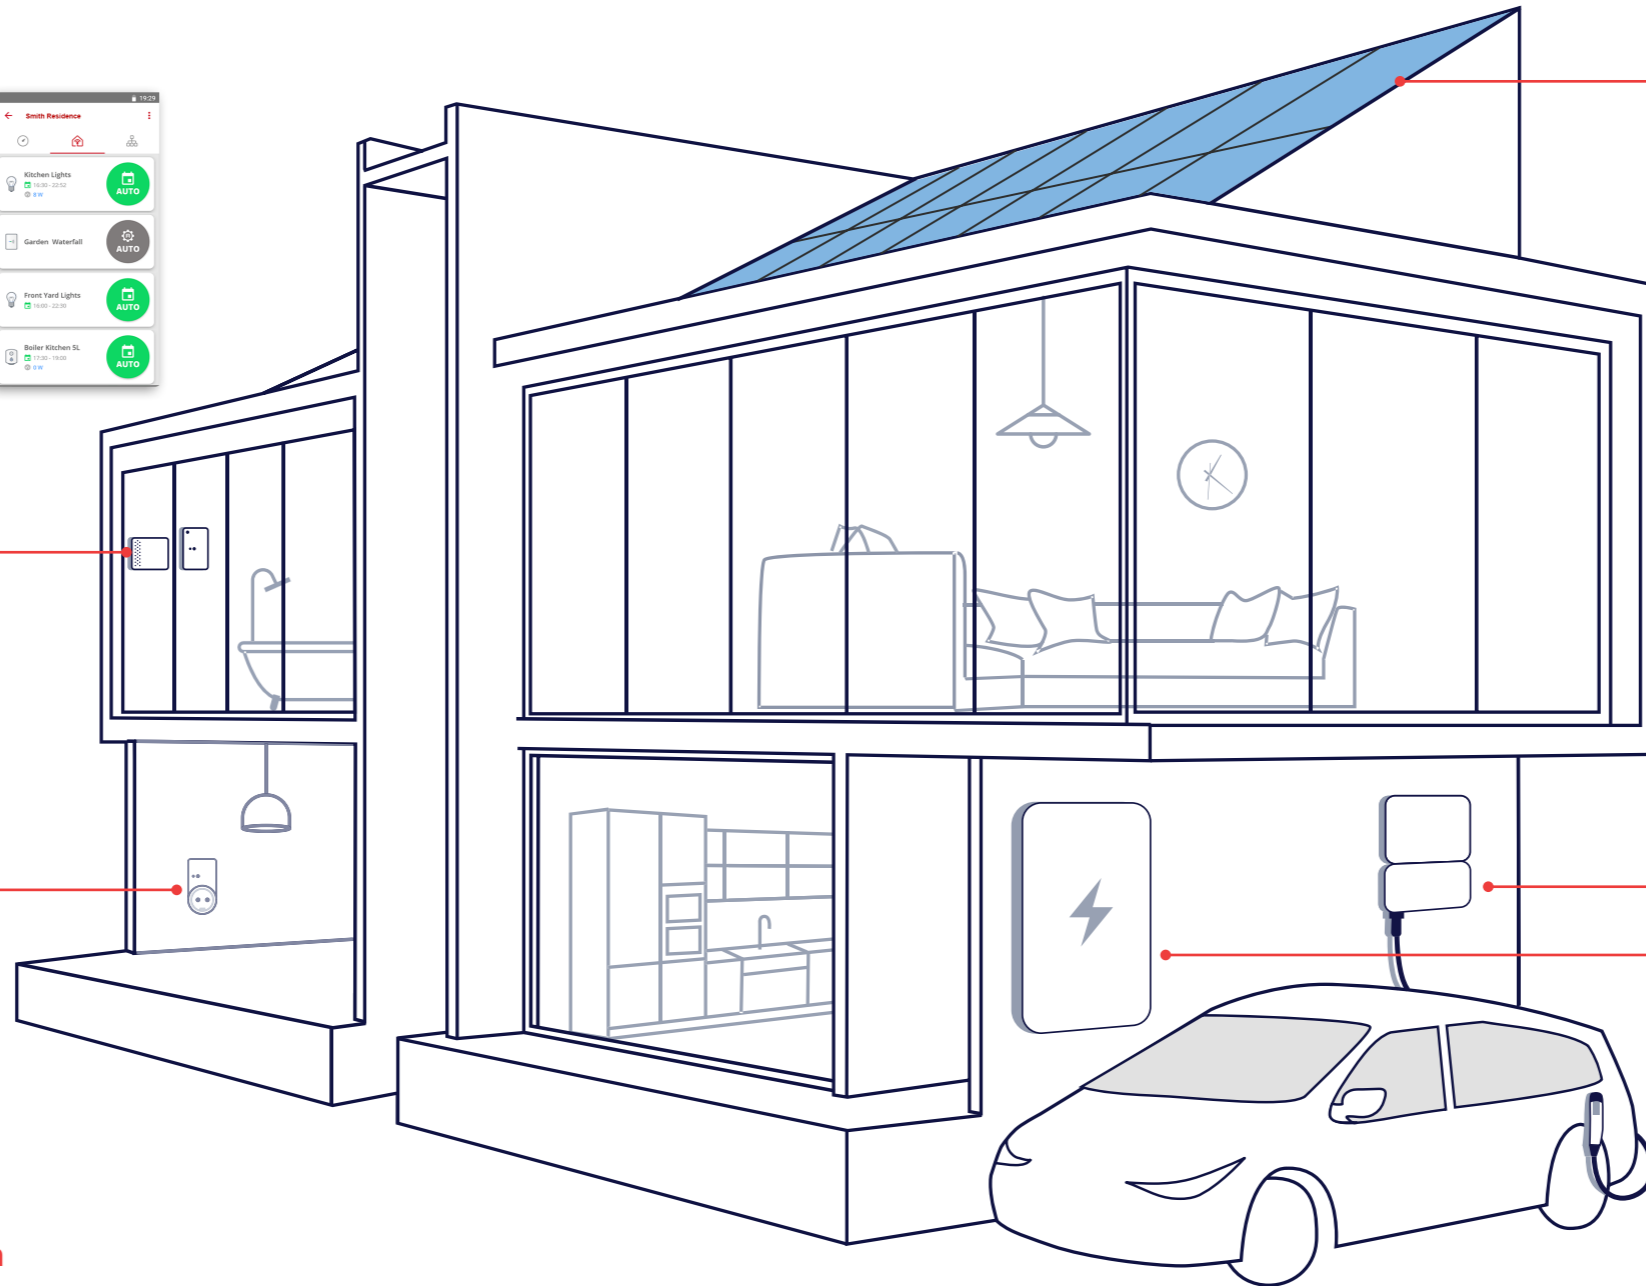

## Smart energy

- Utilize excess solar energy to power heat pumps, to heat water, or to power lights and other typical home appliances
- Automatic, on-the-go control of your devices via SolarEdge's monitoring platform

Smart energy hot water

Smart energy relay

Smart energy socket