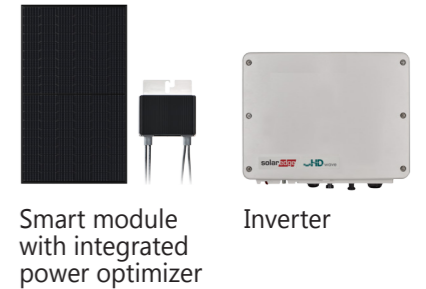

## How Does Solar Energy Work?

- 1 Solar modules, convert sunlight into clean DC electricity.
- 2 A solar inverter converts the DC electricity into grid-compliant AC electricity to power the home.
- 3 Utility power is provided when needed e.g. at night or during peak demand periods. Excess electricity can also be exported to the utility for credit or revenue, depending on the available solar scheme.

## Optimize your PV system with SolarEdge

SolarEdge achieves higher PV production than traditional systems. Each SolarEdge solar module on your roof is integrated with a power optimizer, for maximized output. A smart inverter manages your PV system, and supports future upgrades to extended capabilities such as battery storage, EV charging, and smart energy.