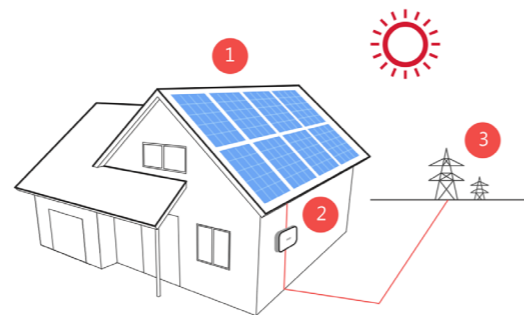

## It will save you money

Power your home with solar energy to reduce your electricity bills or earn revenue, depending on your local solar scheme.

## It's a smart, long-term investment

Install solar to enhance your property value and mitigate the effect of rising electricity costs.

## How Does Solar Energy Work?

- 1 Solar modules, convert sunlight into clean DC electricity.
- 2 A solar inverter converts the DC electricity into grid-compliant AC electricity to power the home.
- 3 Utility power is provided when needed e.g. at night or during peak demand periods. Excess electricity can also be exported to the utility for credit or revenue, depending on the available solar scheme.

## Inverter

- The brains of the PV system
- Efficiently converts DC energy to AC electricity for use in your home and utility grid
- Manages system production, battery power, EV charging, and smart energy