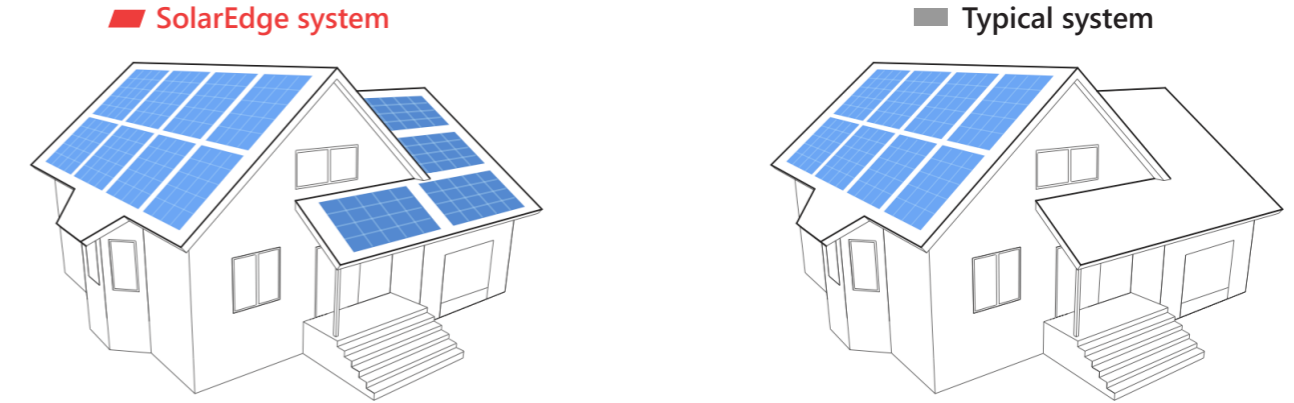

## Optimize your PV system with SolarEdge

SolarEdge achieves higher PV production than traditional systems. Each SolarEdge solar module on your roof is integrated with a power optimizer, for maximized output. A smart inverter manages your PV system, and supports future upgrades to extended capabilities such as battery storage, EV charging, and smart energy.

With traditional inverters, the weakest module reduces the performance of all modules. With SolarEdge, each module produces the maximum energy, and power losses are eliminated.

## Exceptional safety

SolarEdge's SafeDC™ feature is designed to reduce the PV array to a safe voltage upon AC or inverter shutdown, offering more protection to installers, firefighters, and your home. Compliant with the most advanced safety standards.

## More aesthetic rooftops

SolarEdge enables optimal rooftop utilization, resulting in a more aesthetic design, for more energy and more savings.