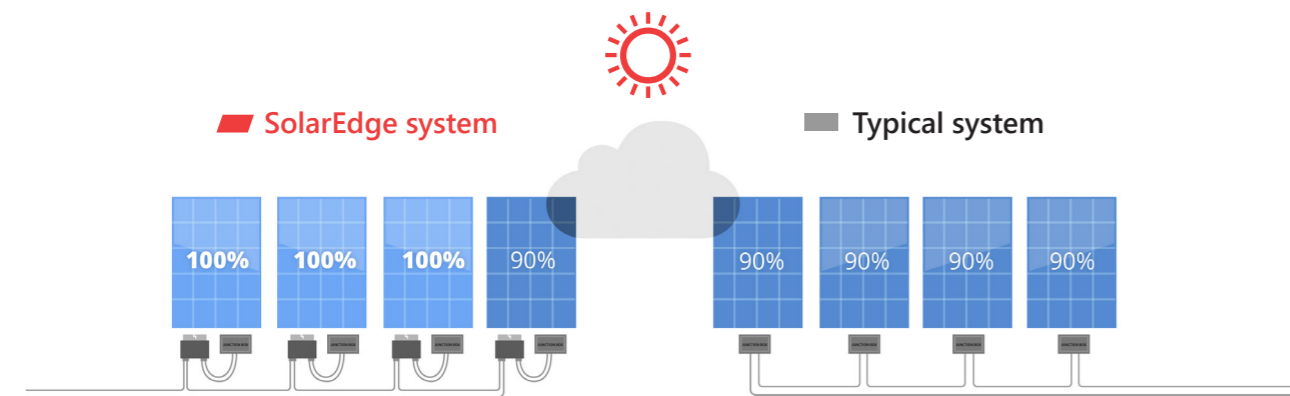

# Why Choose a SolarEdge System to Power Your Home?

With traditional inverters, the weakest module reduces the performance of all modules. With SolarEdge, each module produces the maximum energy, and power losses are eliminated.