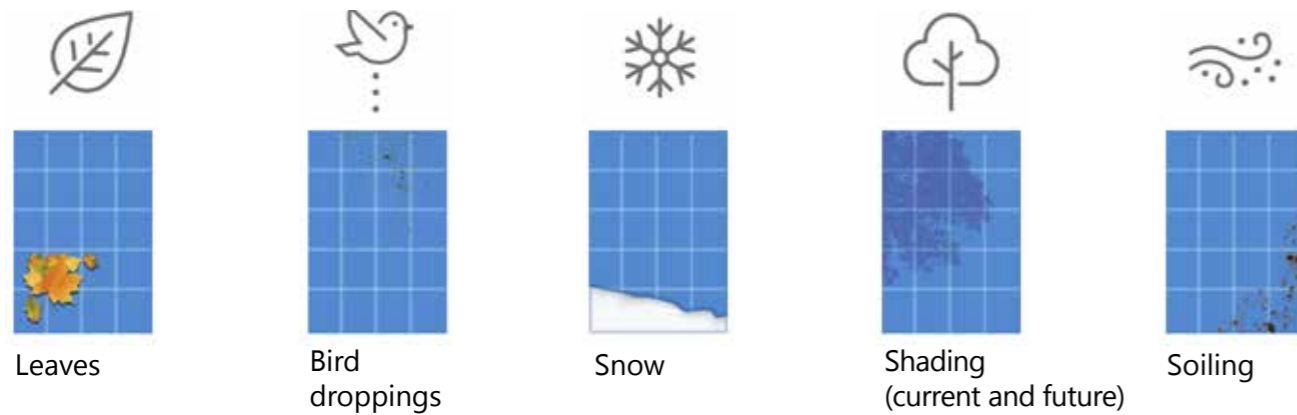

EV ready

Single phase

Three phase

StorEdge®

- Store unused PV energy in batteries for times when solar energy is not available

/ Why Choose a SolarEdge System to Power Your Home?

More energy from the sun

More power = more savings on your electricity bill

In a PV system, each panel has an individual maximum power point. Differences between panels introduce power losses and can lead to underperformance of the entire system over time.

With traditional inverters, the weakest panel reduces the performance of all panels. With SolarEdge, each panel produces the maximum energy, and power losses are eliminated.