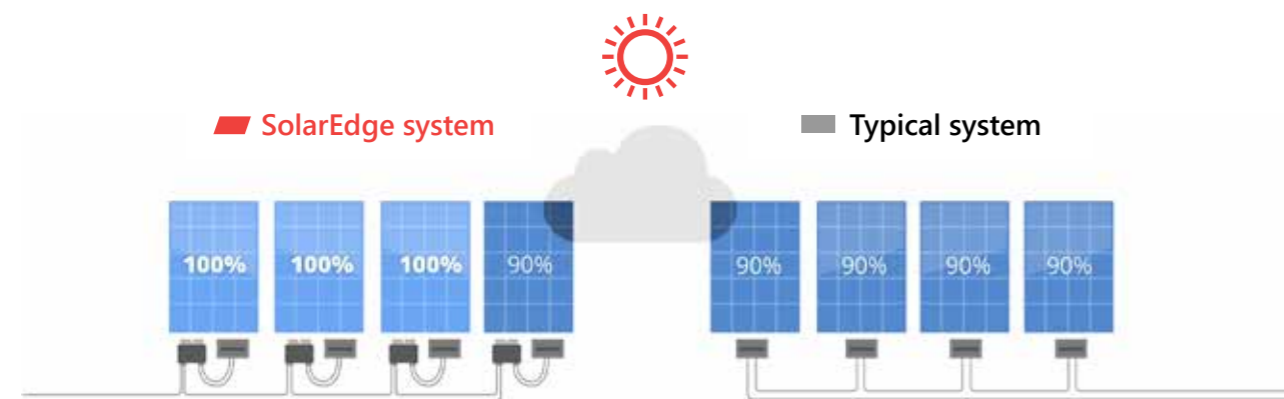

Power optimiser

- Integrated with each SolarEdge smart panel on the roof, for increased panel output, enhanced system safety, and real-time panel information
- Can also be installed on third-party panels, converting them into smart panels

EV ready

Single phase

Three phase

StorEdge®

- Store unused PV energy in batteries for times when solar energy is not available

/ Why Choose a SolarEdge System to Power Your Home?

More energy from the sun

More power = more savings on your electricity bill

In a PV system, each panel has an individual maximum power point. Differences between panels introduce power losses and can lead to underperformance of the entire system over time.

With traditional inverters, the weakest panel reduces the performance of all panels. With SolarEdge, each panel produces the maximum energy, and power losses are eliminated.

More aesthetic rooftops

SolarEdge enables optimal rooftop utilisation, resulting in a more aesthetic design, for more energy and more savings.

Full system monitoring

A solar PV system without monitoring would be like a car without a dashboard. The SolarEdge monitoring platform provides free, real-time visibility into the performance of each panel on your roof. Access is available from any computer or mobile device, anytime, anywhere.