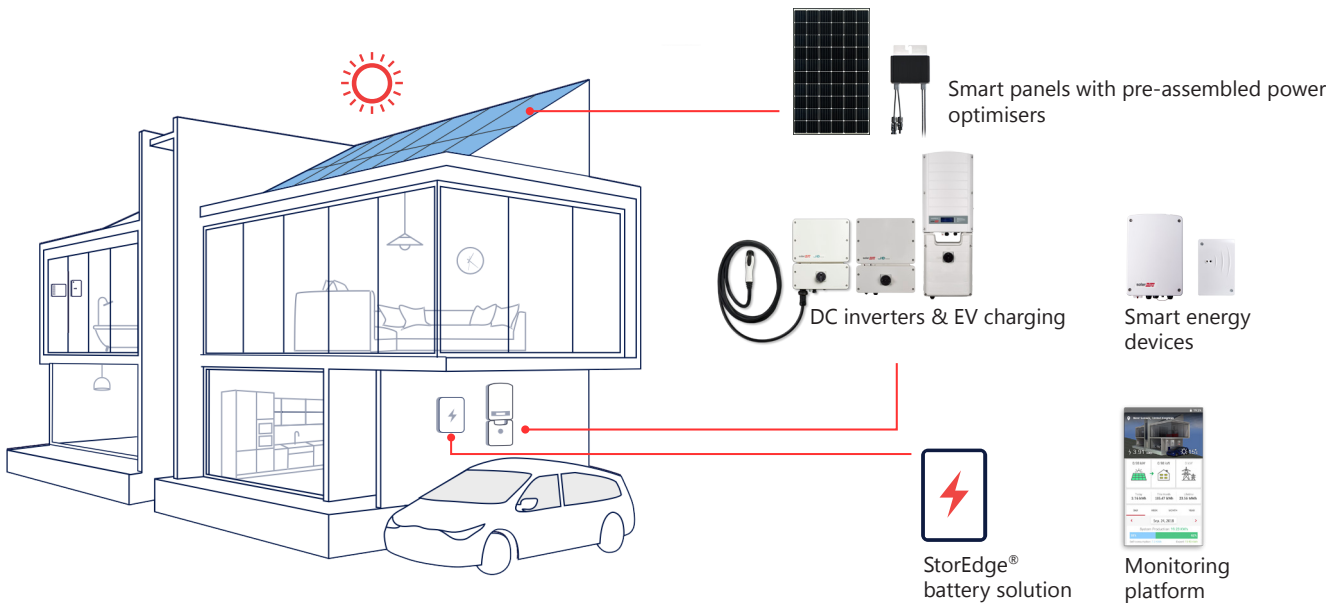

solaredge

Why full panel optimisation is a must

SolarEdge's power optimisation technology maximises output from every optimised panel in the solar array. Power optimizers mitigate poor panel performance resulting from:

Transportation damage

Different tilt & orientation

Thermal mismatch

Partial shading

Soiling

Manufacturing tolerance

A complete residential offering from one vendor

Simple, flexible and future-proof systems suitable for all roof types.

The power to do more...

More design flexibility, for more panels on the roof and more power

More monitoring data, for module-level system performance

More advanced safety solutions including SafeDC™, and optional rapid shutdown