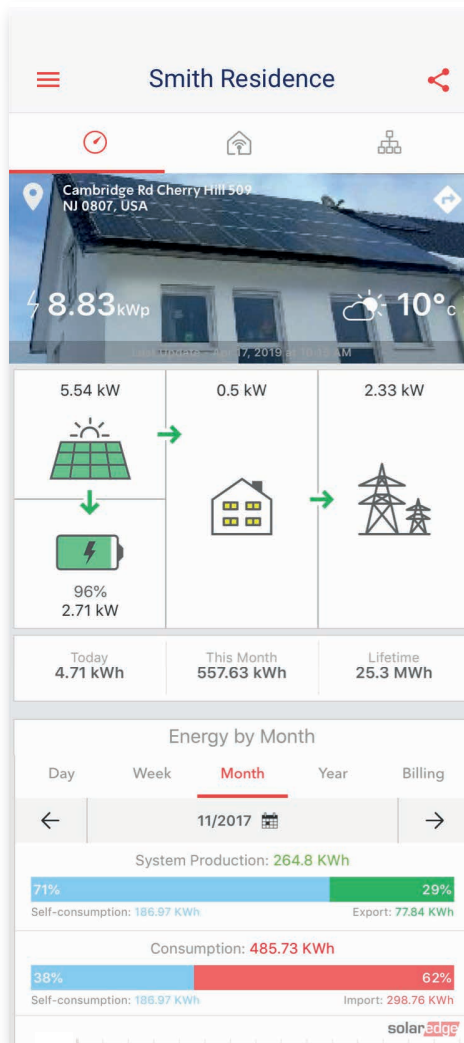

solar**edge**

mySolarEdge

Mobile app for
system owners

On-the-go control with mySolarEdge

- Track and control your energy use and production in real-time
- Remotely control home appliances and SolarEdge EV charging
- Monitor your system's performance with mobile-optimised features

Download the mySolarEdge app today

Free for all SolarEdge customers!

/ Connect to your SolarEdge system anytime, anywhere

Track and manage your energy use and production in real time

Control your smart home devices and EV charging remotely