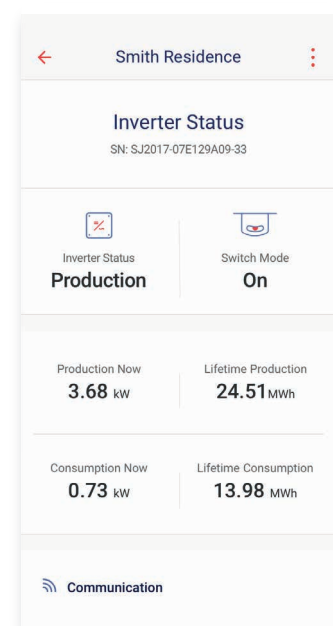

Download the mySolarEdge app today

Free for all SolarEdge customers!

/ Connect to your SolarEdge system anytime, anywhere

Track and manage your energy use and production in real time

Control your smart home devices and EV charging remotely