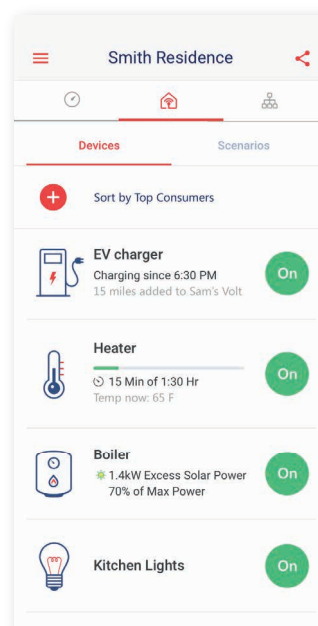

Download the mySolarEdge app today

Free for all SolarEdge customers!

/ Connect to your SolarEdge system anytime, anywhere

Track and manage your energy use and production in real time

Control your smart home devices and EV charging remotely

Monitor your system's health and set up communication settings

/ Getting started with mySolarEdge

1. Download mySolarEdge for free on iPhone or Android
2. Log in

- / Existing SolarEdge monitoring users?** Log in to the app using your existing SolarEdge monitoring username and password
- / Don't have a SolarEdge monitoring account yet?** Please contact your installer to set up your account