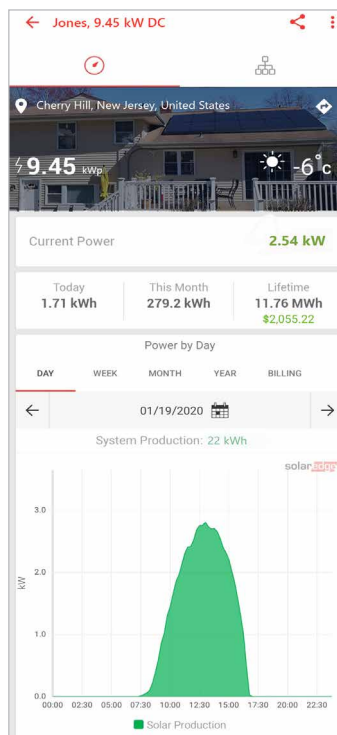

Seeing Is Saving

Know Your Energy

Gain full visibility of your solar production and energy consumption with SolarEdge. Access powerful insights to see how you can maximise self-consumption and lower your electricity bill.

See the Difference?

With an energy meter built-in to your SolarEdge inverter, you can use the mySolarEdge monitoring app to view your home energy production and consumption levels. The meter also facilitates system upgrades to other solar-related products such as home storage batteries and home automation connections.

Graph legend:

- **Solar production:** Energy produced by the solar system
- **Consumption:** Energy imported from the grid
- **Self-consumption:** Energy consumed from solar

Without Consumption Monitoring