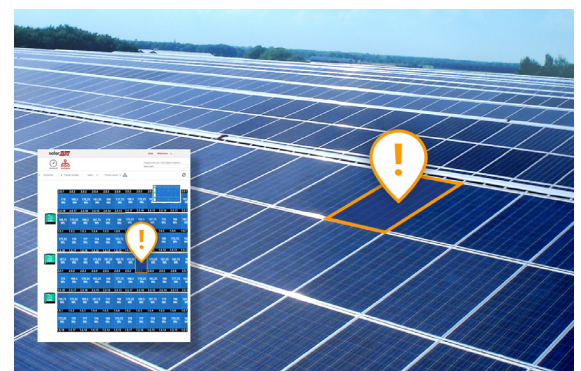

Using the auto-string feature in SolarEdge Designer

Inverter activation and commissioning direct from your smartphone

Pinpointed system alerts at the module level

Rv: 06/2023/V01/ROW

About SolarEdge

SolarEdge is a global leader in smart energy technology. By deploying world-class engineering capabilities and a relentless focus on innovation, we create smart energy products and solutions that power our lives and drive future progress.