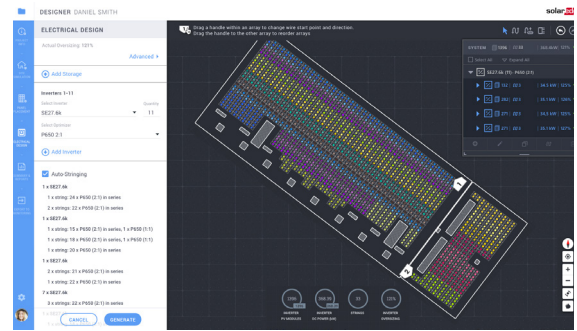

Project design & pre-sale

Close more deals with dedicated tools and engineering services

- Training events and tools to help your sales team convey the SolarEdge added value
- Tailor-made design optimization by SolarEdge pre-sale engineers
- LCOE and ROI analysis
- Comparative PV system simulation
- Free web-based system design tool

Project execution

Innovative system features:

- DC safety protecting installers from high DC voltage
- Easy and flexible string layout
- Remote site commissioning and activation
- Easy inverter activation and commissioning using the SetApp mobile application

Comprehensive project services:

- Project design validation prior to installation
- Installation validation checklist and automatic commissioning report
- Remote and on-site installation support
- Hands-on training, by SolarEdge technical experts
- Installer certification courses via the EDGE Academy

Operation & maintenance

Advanced monitoring guaranteeing increased system uptime and high performance ratio for system lifetime:

- PV fleet management
- Pinpointed automatic system alerts
- Sensor-based performance ratio
- Remote troubleshooting tools, including inverter and module-level fault detection
- Automatic site production reports
- Globally-based service teams

Using the auto-string feature in SolarEdge Designer