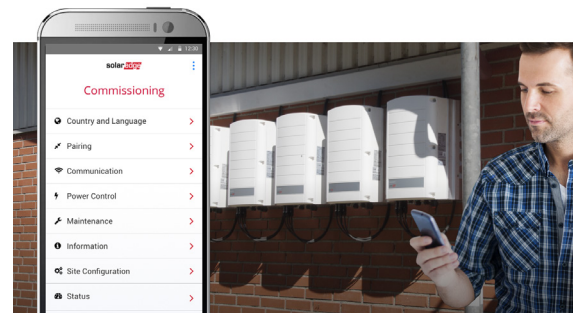

Inverter activation and commissioning direct from your smartphone