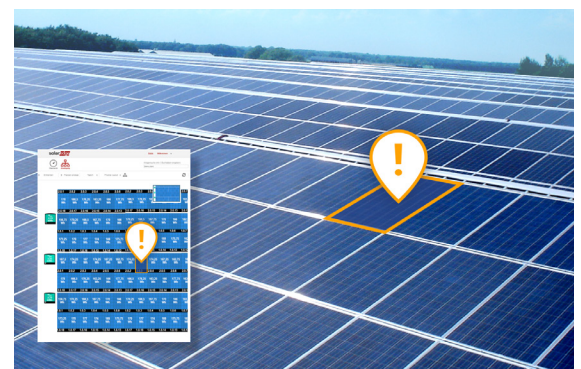

Pinpointed system alerts at the module level

About SolarEdge

SolarEdge is a global leader in smart energy technology. By deploying world-class engineering capabilities and a relentless focus on innovation, we create smart energy products and solutions that power our lives and drive future progress.

- SolarEdge
- @SolarEdgePV
- @SolarEdgePV
- SolarEdgePV
- SolarEdge
- australia-info@solaredge.com

solaredge

solaredge.com

© SolarEdge Technologies, Ltd.
All rights reserved.
Rv: 02/2020/V01/AUS
Subject to change without notice.