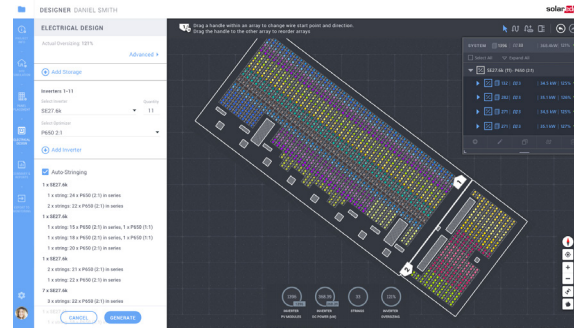

Project design & pre-sale

Close more deals with dedicated tools and engineering services

- // Training events and tools to help your sales team convey the SolarEdge added value
- // Tailor-made design optimisation by SolarEdge pre-sale engineers
- // LCOE and ROI analysis
- // Comparative PV system simulation
- // Free web-based system design tool

Project execution

Innovative system features:

- // DC safety protecting installers from high DC voltage
- // Easy and flexible string layout
- // Remote site commissioning and activation
- // Easy inverter activation and commissioning using the SetApp mobile application

Comprehensive project services:

- // Project design validation prior to installation
- // Installation validation checklist and automatic commissioning report
- // Remote and on-site installation support
- // Hands-on training, by SolarEdge technical experts

Operation & maintenance

Advanced monitoring guaranteeing increased system uptime and high performance ratio for system lifetime:

- // PV fleet management
- // Pinpointed automatic system alerts
- // Satellite or sensor-based performance ratio
- // Remote troubleshooting tools, including inverter and panel-level fault detection
- // Automatic site production reports
- // Globally-based service teams

Using the auto-string feature in the free system design software