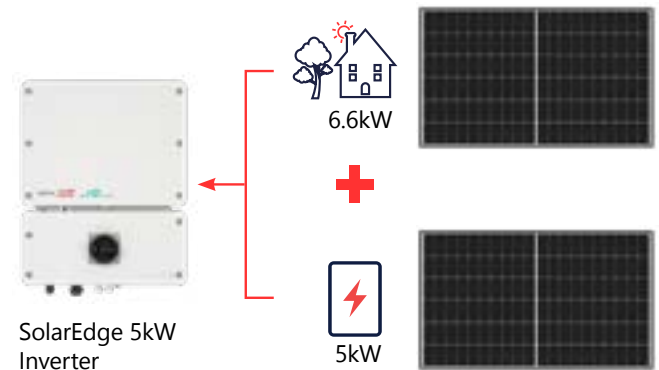

More Independence

Increase energy independence and savings by adding one or more SolarEdge Home Battery. Weather any grid outage by installing our advanced battery backup solution.

/ Better Together

The SolarEdge Energy Hub inverter is designed for seamless integration with the SolarEdge Home Battery and can connect to extra solar panels for maximised charging performance. Because all SolarEdge products are designed to work together, you get streamlined service and support from one manufacturer.

/ SolarEdge Home Battery

- / Industry-leading system efficiency $\approx 93\%$
- / Indoor or outdoor installation
- / 10kWh energy capacity
- / 5kW continuous power
- / 10-year warranty

Maximise solar savings with the **SolarEdge Home Battery**.

Add the **Backup Interface** to power through a blackout

/ Add Extra PV with DC Coupled Storage

- / More panels to power the home
- / Plus, more panels to charge the SolarEdge Home Battery
- / Quicker recharge

/ Take Control

The mySolarEdge app provides real-time visibility on energy use and production. Measure and manage solar energy more effectively by setting smart schedules to maximise energy savings and manage activities like electric vehicle or battery charging.